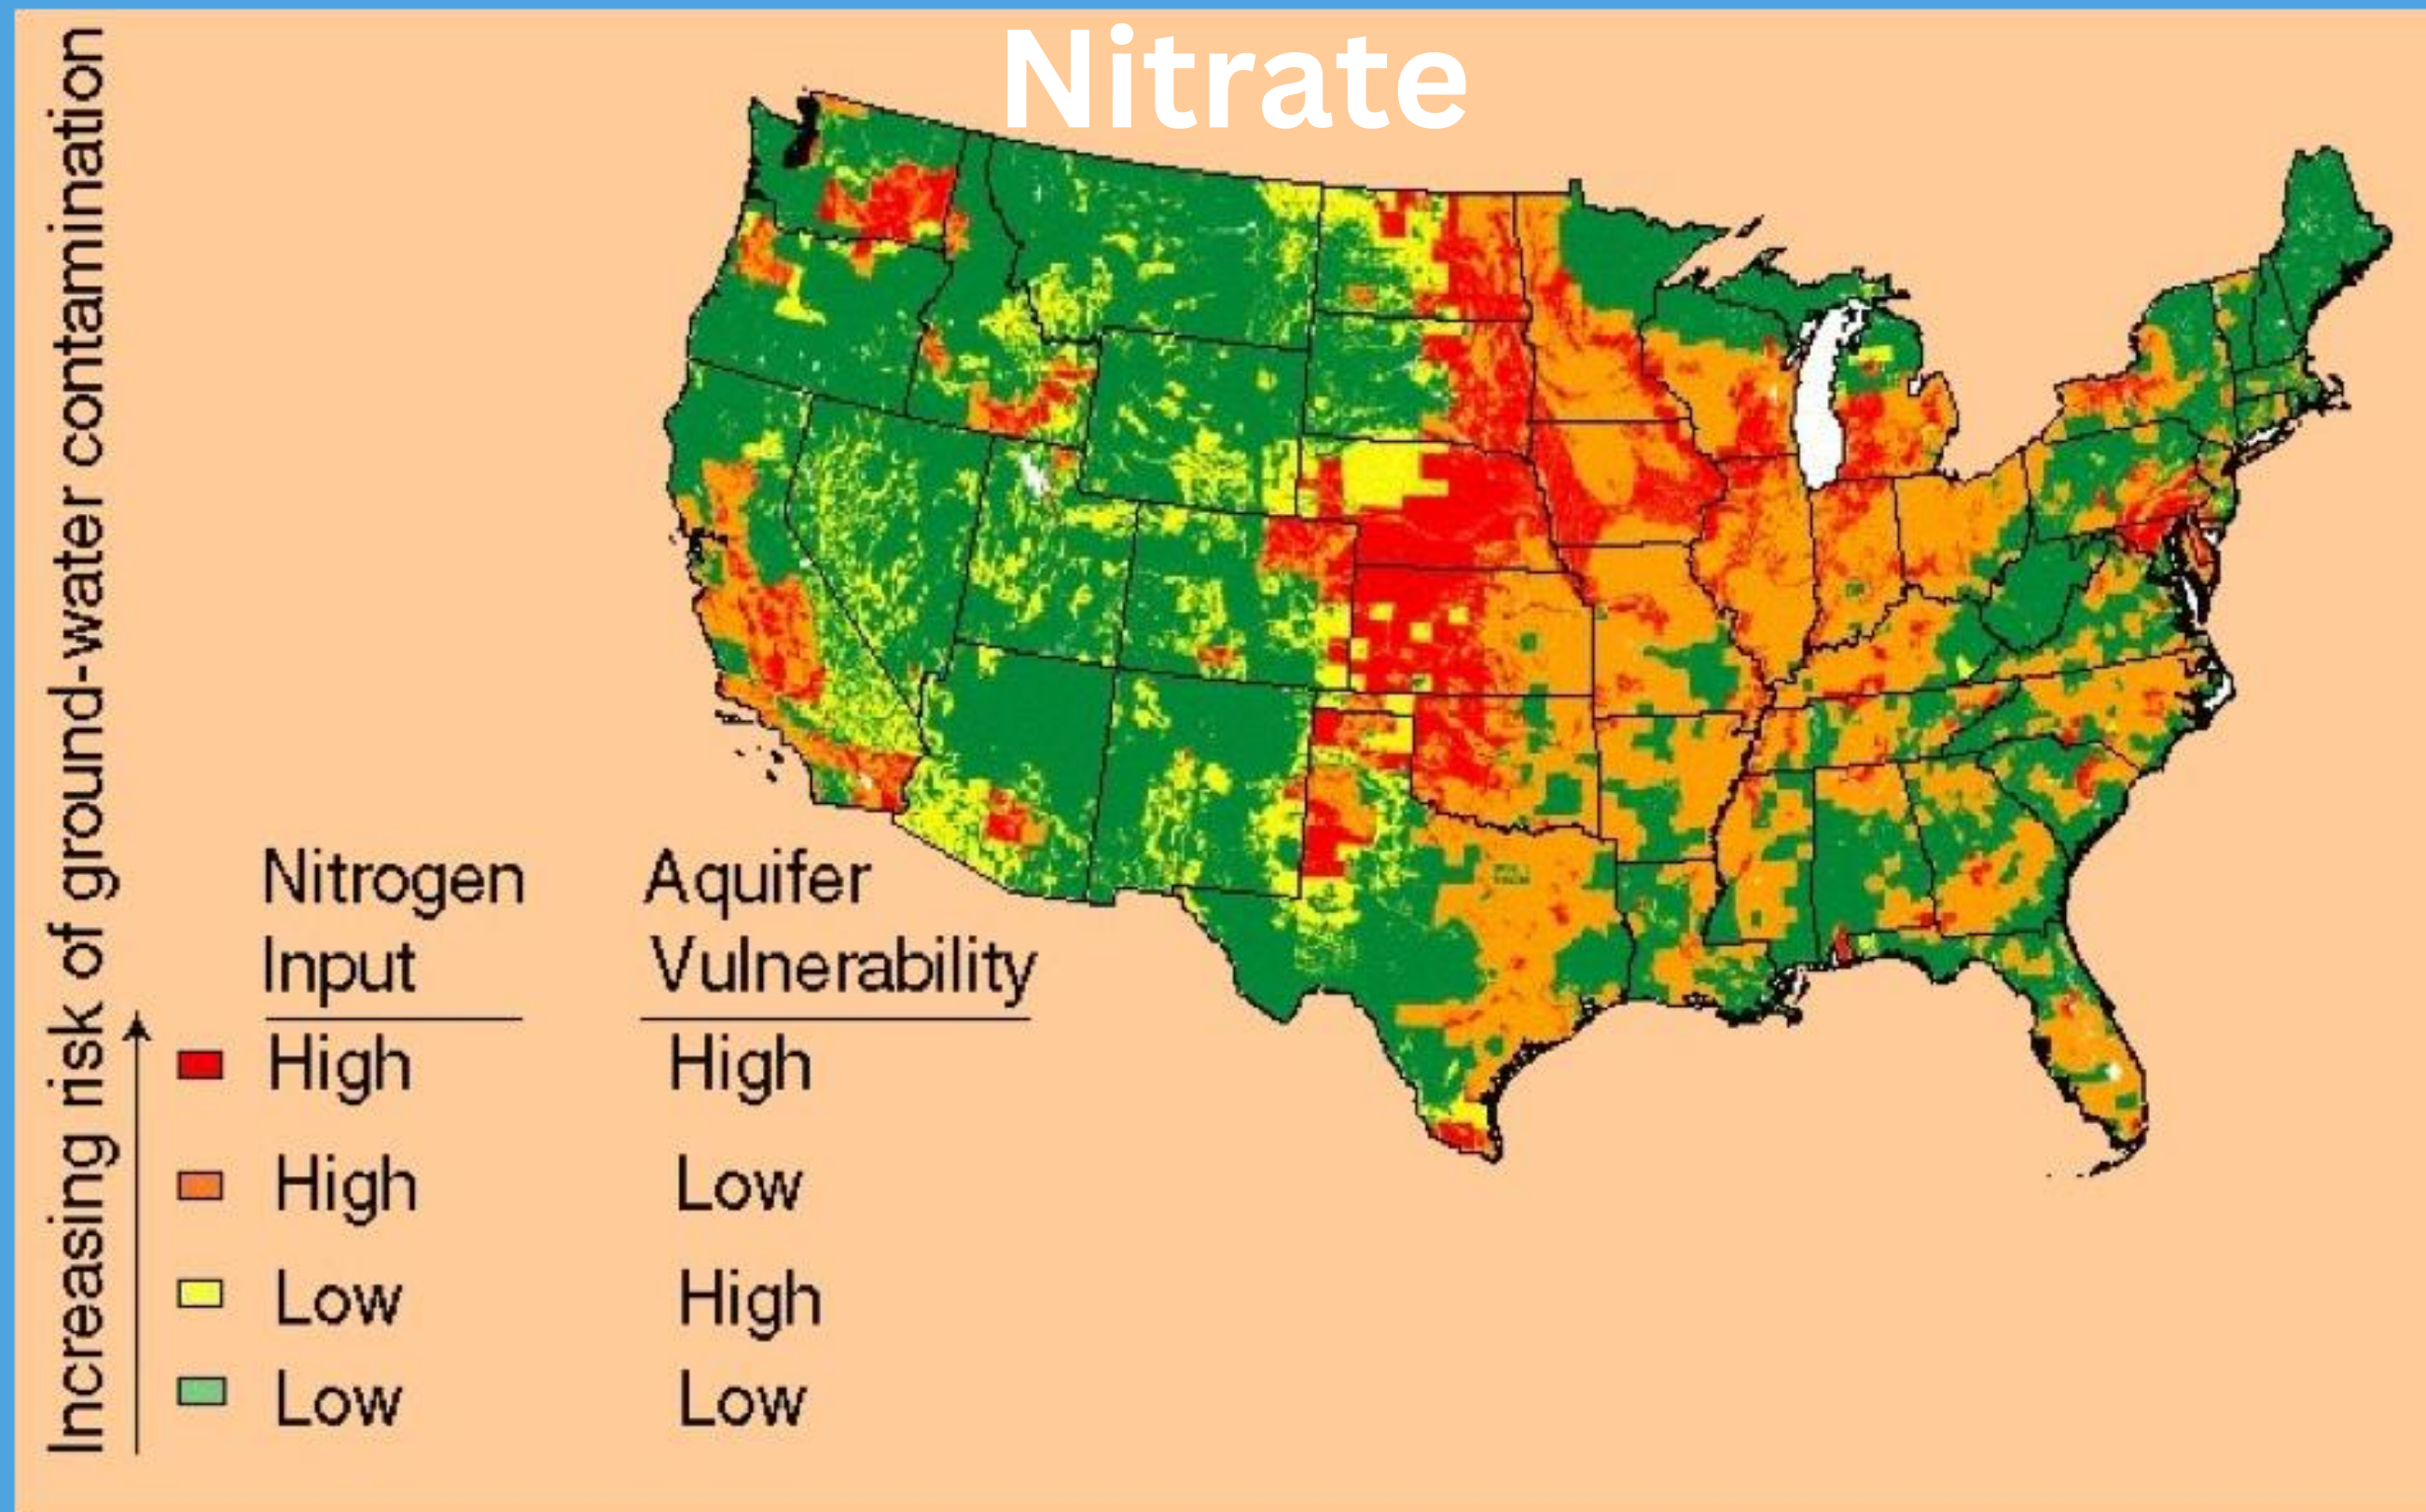

Risk of Groundwater Contamination By